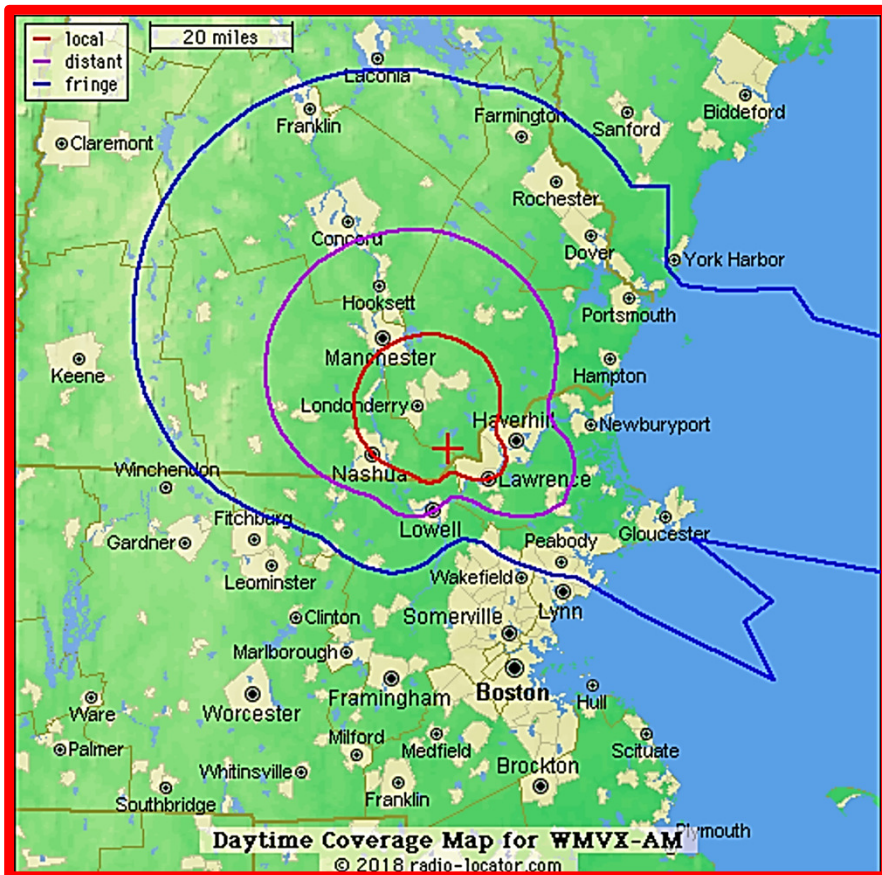

Why Impacto

WMVX is the leader in News / Talk Spanish Broadcasting and has been serving the Latino Communities in Northern Massachusetts since 1995. With its unique Spanish News / Talk format including Local News, Provocative Talk, and Classic Music, WMVX 1110 am is the most listened to Spanish News / Talk radio station in Massachusetts.

Coverage Area

Impacto 1110am WMVX radio's map broadcasting from Salem, NH, offers a unique and extensive coverage area that spans from Manchester, NH, to Reading, MA. This impressive broadcasting reach connects communities, cultures, and listeners across a significant portion of Southern New Hampshire and Northern Massachusetts. Whether you're in Manchester enjoying the vibrant city life, or in Reading savoring the historic charm of the town, Impacto 1110am WMVX brings people together through the power of Spanish radio. With its diverse programming and engaging content, this radio station serves as a vital source of news, entertainment, and cultural enrichment for the people residing in and around this thriving region. Its commitment to serving the community and bridging cultural gaps is truly commendable, making Impacto 1110am WMVX a cherished voice in the hearts of its listeners throughout this expansive coverage area.